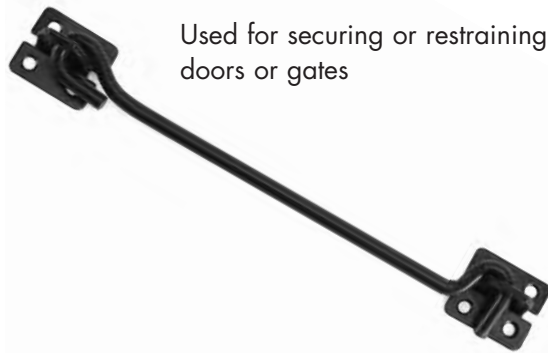

HEAVY 8MM STEEL CABIN HOOKS

Used for securing or restraining doors or gates

Packaging - 10 items per box

Size (mm)	Black	Smelter Galv
6" (152)	CBHH06J	CBHH06G
8" (203)	CBHH08J	CBHH08G
10" (254)	CBHH10J	CBHH10G
12" (304)	CBHH12J	CBHH12G
14" (355)	CBHH14J	CBHH14G
16" (406)	CBHH16J	CBHH16G
18" (457)	CBHH18J	CBHH18G
20" (508)	CBHH20J	CBHH20G
24" (609)	CBHH24J	CBHH24G