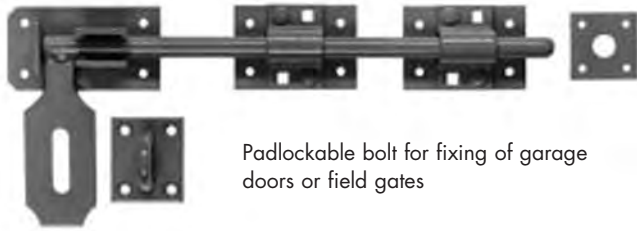

HEAVY SURFACE BOLTS/GARAGE DOOR BOLTS WITH LOCKING HASP - 5/8" (16MM) SHOOT

Padlockable bolt for fixing of garage doors or field gates

Packaging - 2 items per box

Size (mm)	Black	Smelter Galv
12" (304)	SFBT12LJ	SFBT12LG
15" (380)	SFBT15LJ	SFBT15LG
18" (457)	SFBT18LJ	SFBT18LG
24" (609)	SFBT24LJ	SFBT24LG
30" (762)	SFBT30LJ	SFBT30LG
36" (914)	SFBT36LJ	SFBT36LG

NOTE: For spares see pages 92-94.