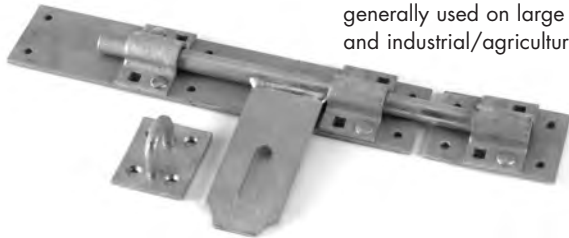

NOTE: For spares see pages 92-94.

HEAVY SURFACE BOLTS/GARAGE DOOR BOLTS WITH LOCKING HASP - 5/8" (16MM) SHOOT

Padlockable bolt for fixing of garage doors or field gates

Packaging - 2 items per box

Size (mm)	Black	Smelter Galv
12" (304)	SFBT12LJ	SFBT12LG
15" (380)	SFBT15LJ	SFBT15LG
18" (457)	SFBT18LJ	SFBT18LG
24" (609)	SFBT24LJ	SFBT24LG
30" (762)	SFBT30LJ	SFBT30LG
36" (914)	SFBT36LJ	SFBT36LG

NOTE: For spares see pages 92-94.

HEAVY CROSS PATTERN BOLT

A very strong security product generally used on large type garage and industrial/agricultural doors

Packaging - 5 items per box

Size (mm)	Smelter Galv
12"(304)	HCPB12SG
18"(457)	HCPB18SG
24"(609)	HCPB24G