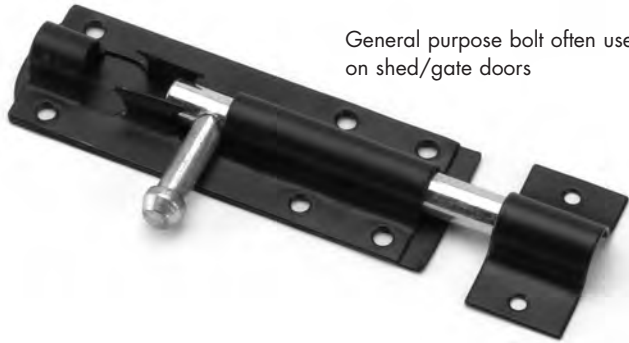

TOWER BOLTS 923A

General purpose bolt often used on shed/gate doors

Packaging - 10 items per box

Size (mm)	Black	Electro Galv	Smelter Galv
3" (76)	TOW03BJ	TOW03BG	TOW03SG
4" (101)	TOW04BJ	TOW04BG	TOW04SG
5" (127)	TOW05BJ	TOW05BG	TOW05SG
6" (152)	TOW06BJ	TOW06BG	TOW06SG
8" (203)	TOW08BJ	TOW08BG	TOW08SG
10" (254)	TOW10BJ	TOW10BG	TOW10SG
12" (304)	TOW12BJ	TOW12BG	TOW12SG