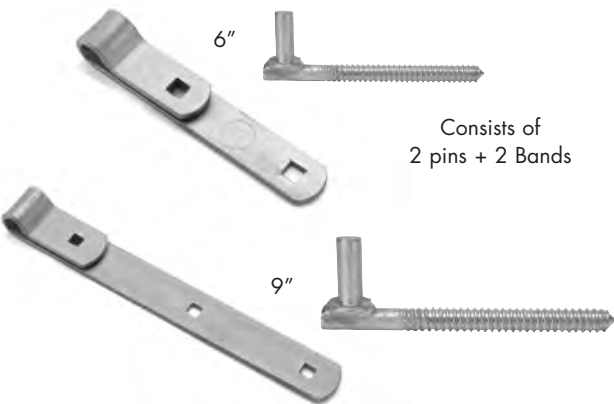

LIGHT HINGE STRAPS

Packaging - 5 pairs per box

Size	Electro Galv
152mm (6") x 12mm (1/2")	NZ50
228mm (9") x 12mm (1/2")	NZ51

STANDARD HINGE STRAPS

Packaging - 5 pairs per box

Size	Electro Galv
152mm (6") x 16mm (5/8")	NZ52
228mm (9") x 16mm (5/8")	NZ53
304mm (12") x 16mm (5/8")	NZ54

HEAVY DUTY HINGE STRAPS

Packaging - 5 pairs per box

Size	Electro Galv
304mm (12") x 20mm (3/4")	NZ60
406mm (16") x 20mm (3/4")	NZ61
457mm (18") x 20mm (3/4")	NZ63
609mm (24") x 20mm (3/4")	NZ62

HINGE SETS

Consists of
2 pins + 2 Bands

Packaging - 5 sets per box

Size	Electro Galv
152mm (6") x 16mm (5/8")	NZ70
228mm (9") x 16mm (5/8")	NZ71

HOOK ON PLATE

Packaging - 5 items per box

Size	Electro Galv
16mm (5/8")	NZ0752
20mm (3/4")	NZ0751