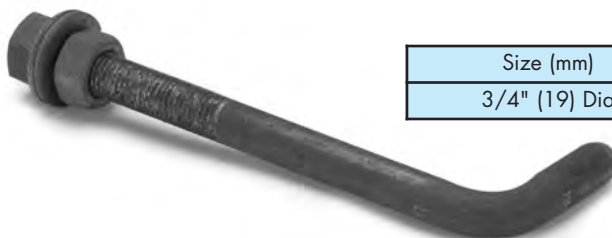

ANGLE HOOK FOR RSJ POSTS

Packaging - 10 items per box

Size (mm)	Self Colour	Smelter Galv
3/4" (19) Dia	RSJHKSC	RSJHKG