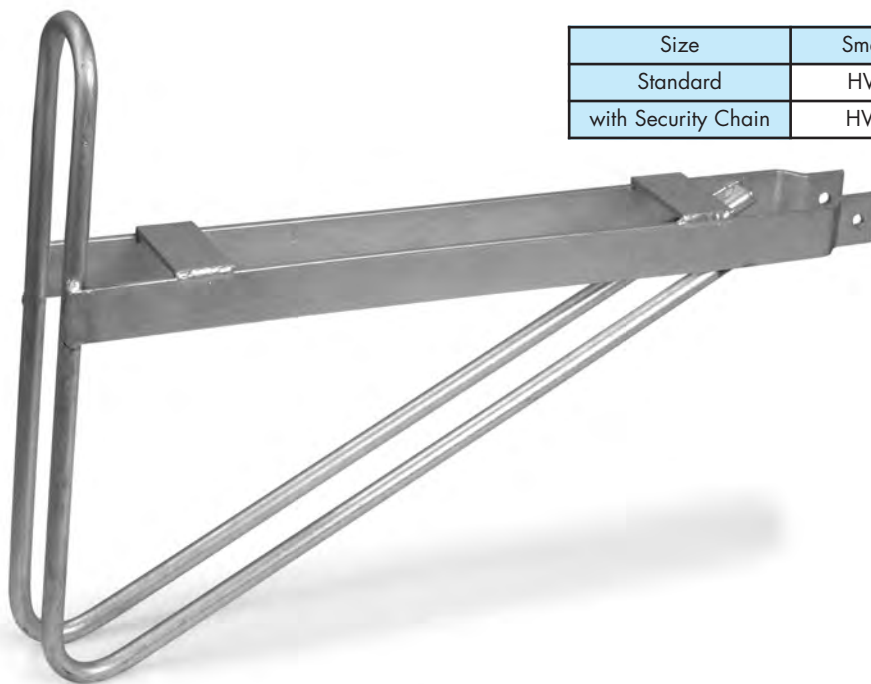

Packaging - 1 Item per box

Size	Smelter Galv	Self colour
Standard	HVYLOPSG	HVYLOPSC
with Security Chain	HVYLOPCG	HVYLOPCC