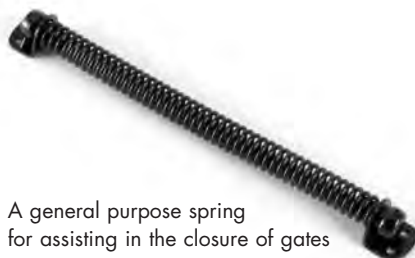

GATE/DOOR SPRINGS

A general purpose spring for assisting in the closure of gates

Packaging - 5 items per box

Size (mm)	Black	Electro Galv
8" (203)	DRSPR8	DRSPR8P
10" (254)	DRSPR10	DRSPR10P
11" (280)	DRSPR11	DRSPR11P
13" (330)	DRSPR13	DRSPR13P