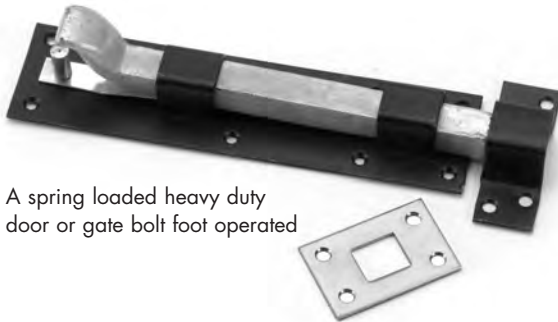

CANE BOLTS - 1/2" (12MM) SHOOT

A simple but effective light duty door or gate bolt

Packaging - 5 items per box

Size (mm)	Black	Electro Galv
12" (304)	CANEBOLT	CANEBLTP

CURL HANDLE BOLTS 5/8" (16MM) SHOOT

A spring loaded heavy duty door or gate bolt foot operated