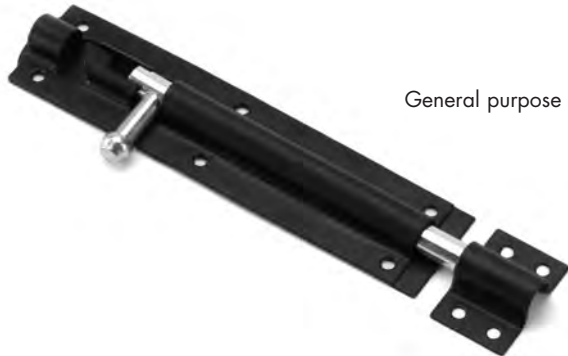

General purpose bolt

Packaging - 10 items per box

Size (mm)	Black	Smelter Galv
4" (101)	BARB04J	BARB04SG
6" (152)	BARB06J	BARB06SG
8" (203)	BARB08J	BARB08SG
10" (254)	BARB10J	BARB10SG
12" (304)	BARB12J	BARB12SG

NOTE: Subject to stock being available.