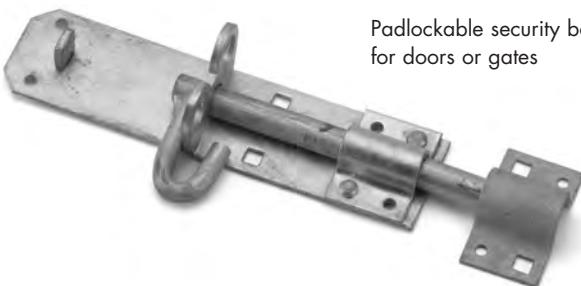

BARREL BOLTS 55A

General purpose bolt

Packaging - 10 items per box

Size (mm)	Black	Smelter Galv
4" (101)	BARB04J	BARB04SG
6" (152)	BARB06J	BARB06SG
8" (203)	BARB08J	BARB08SG
10" (254)	BARB10J	BARB10SG
12" (304)	BARB12J	BARB12SG

NOTE: Subject to stock being available.

MEDIUM BRENTON BOLTS 2A 1/2" (12MM) SHOOT

Padlockable security bolt for doors or gates

4" - 8" Packed - 10 items per box
10" - 12" Packed - 5 items per box

Size (mm)	Black	Electro Galv	Smelter Galv
4" (101)	BRN12J04	BRN12B04	BRN12S04
6" (152)	BRN12J06	BRN12B06	BRN12S06
8" (203)	BRN12J08	BRN12B08	BRN12S08
10" (254)	BRN12J10	BRN12B10	BRN12S10
12" (304)	BRN12J12	BRN12B12	BRN12S12

NOTE: For spares see page 93.

HEAVY BRENTON BOLTS 1A 5/8" (16MM) SHOOT

Padlockable security bolt for doors or gates

4" - 8" Packed - 10 items per box
10" - 12" Packed - 5 items per box

Size (mm)	Electro Galv	Smelter Galv
6" (152)	BRN58B06	BRN58S06
8" (203)	BRN58B08	BRN58S08
10" (254)	BRN58B10	BRN58S10
12" (304)	BRN58B12	BRN58S12