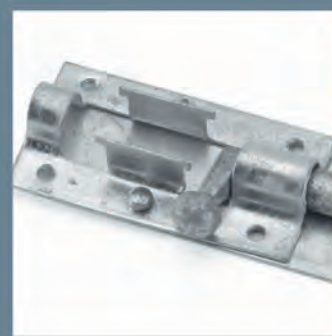

SAMUEL LEWIS LIMITED

ESTABLISHED 1750

Products

2010