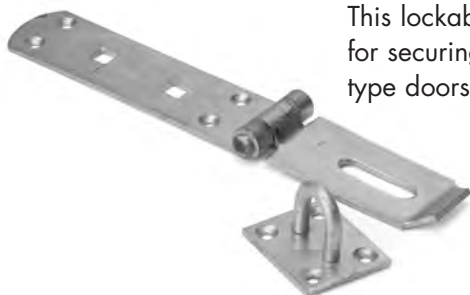

A very strong lockable product for securing doors on buildings and motor vehicles

Packaging - 5 sets per box

Black	Smelter Galv
HASPVJ	HASPVG

EXTRA HEAVY LOCKING BARS - FIXED TYPE

This lockable product is designed for securing large industrial type doors