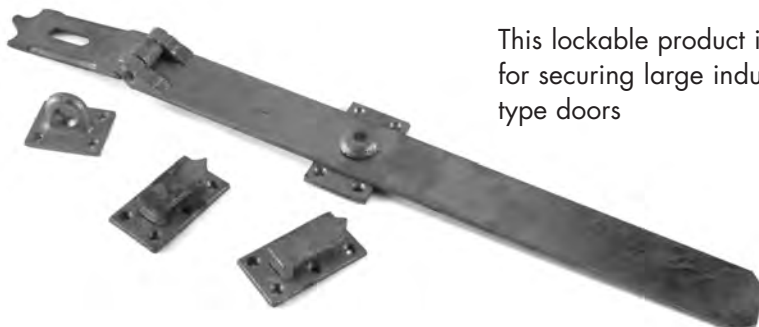

EXTRA HEAVY LOCKING BARS - SWIVEL TYPE

This lockable product is designed for securing large industrial type doors

Packaging - 1 set per box

Size (mm)	Black	Smelter Galv
18" (457)	LKBRH18J	LKBRH18G
20" (508)	LKBRH20J	LKBRH20G
24" (609)	LKBRH24J	LKBRH24G
30" (762)	LKBRH30J	LKBRH30G
36" (914)	LKBRH36J	LKBRH36G